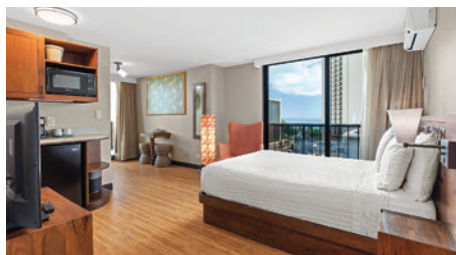

Guests also enjoy the open-air Ko Tiki Terrace tiki bar. The hotel is located just 1½ blocks to the beach and near the city's best attractions. Guests relish intimate accommodations, finding Bamboo Waikiki Hotel to be among Waikiki's most convenient hotels with a kitchen or kitchenette in studios and suites. Find yourself here at the Bamboo Waikiki Hotel.

RESTAURANT & LOUNGES

- Ko Tiki Terrace
5:00 pm-10:00 pm Daily
(subject to change)

ROOM AMENITIES

- Air conditioning / iHome alarm clock radio
- Coffee Maker
- LCD TV
- All rooms non-smoking
- Wireless Internet access
- Hairdryer
- In-room refrigerator
- Iron/Ironing board
- Kitchenette w/ 2-burner stovetop (most)
- Full Kitchens (in some 1bdm suites)
- Microwave
- Mini-refrigerator
- Private Lanai/balcony
- Sundeck Lanai (some)
- Shower/bathtub
- Telephone/Voicemail
- Electronic Key card

Type of Bedding*

GUEST ROOMS Category	Type of Bedding*	2023 Published Rates**	Guests	Max Pax	Area ft ²	Area ft ² Incl. Lanai
Studio Kitchenette	Varies K, Q, F and QFSB or FFSB	\$109-309	1-2	3	257-318	297-397
Studio Kitchenette City View	Varies K, Q, F and QFSB or FFSB	\$129-329	1-2	3	240-418	280-591
Hotel Room City View	Q	\$139-339	1-2	2	206-218	246-267
Studio Kitchenette Deluxe City View	Varies K, Q, F and QFSB or FFSB	\$159-359	1-2	3	249-388	298-542
Hotel Room Partial Ocean View	Q	\$169-369	1-2	2	188-247	237-388
1-Bedroom Suite City View w/ Kitchenette	K OR Q and QFSB	\$209-409	1-2	4	387-449	467-547
1-Bedroom Suite City View w/ Full Kitchen	Q OR K, FSB	\$219-419	1-2	4	403-449	483-587
1-Bedroom Suite City/Mountain View w/ Kitchenette	K, Q or 2Q and FFSB or FF	\$239-439	1-2	4	372-490	421-570
Luxury 1-Bedroom Suite City/Mountain View w/ Kitchenette	2Q, FF	\$279-439	1-3	5	458	1102